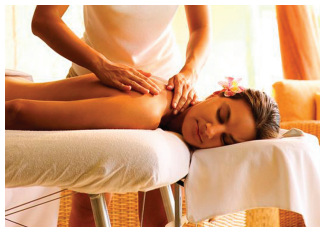

Massage

603.673.7123, x284

Gift Certificates Available

The Salon
at Hampshire Hills

50 Emerson Road,
Milford, New Hampshire
hampshirehills.com

Swedish

30 minutes/\$35 60 minutes/\$65 90 minutes/\$95

A treatment composed of the 5 basic strokes of massage. Long, soft strokes are applied to the body using minimal pressure to promote relaxation. Swedish massage shortens recovery time from muscle strain, stimulates the skin and nervous system and can help reduce stress.

Hot Stone Massage

60 minutes/\$75 90 minutes/\$105

Basalt stones are massaged gently and smoothly along the body with hot essential oils creating a deep dimension of relaxation and well being while soothing sore muscles.

Deep Tissue Massage

30 minutes/\$40 60 minutes/\$70 90 minutes/\$100

A massage treatment composed of deep detailed, strokes specific to each muscle or muscle area. Deep tissue massage may also include trigger point work and muscle energy technique to increase range of motion.

Specific session that focuses on specific body parts that require relief, alignment, and increased flexibility, to restore natural body health. First one hour session includes analysis and massage. Follow up sessions are 30 minutes each and will include recommendations for exercise with a personal trainer for optimum fitness.